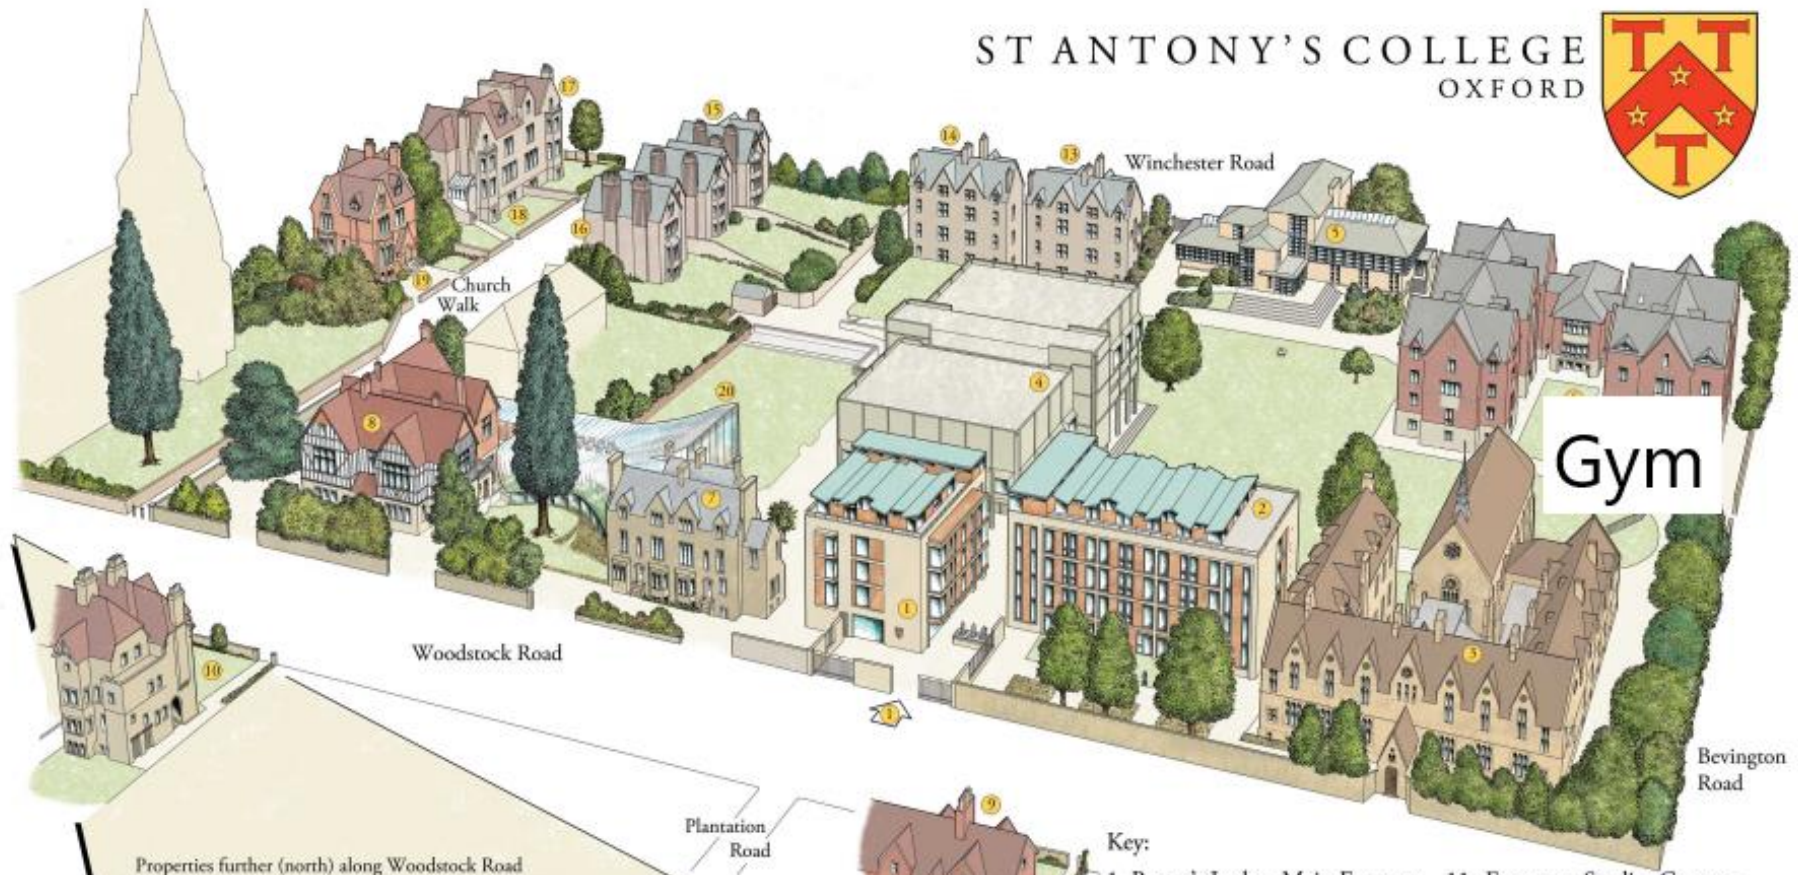

# ST ANTONY'S COLLEGE OXFORD

## Key:

- |  |   |
|--|---|
| 1. Porter's Lodge, Main Entrance and Ghassan Shaker Building | 11. European Studies Centre - 70 Woodstock Road |
| 2. Gateway Building  | 12. 86 Woodstock Road                           |
| 3. Old Main Building   | 13. 25/26 Winchester Road                       |
| 4. Hilda Besse Building                                      | 14. 23/24 Winchester Road                       |
| 5. Nissan Institute - 27 Winchester Road                     | 15. 22 Winchester Road                          |
| 6. Founder's Buildings                                       | 16. 3 Church Walk                               |
| 7. 64/66 Woodstock Road                                      | 17. 21 Winchester Road                          |
| 8. Middle East Centre - 68 Woodstock Road                    | 18. 2 Church Walk                               |
| 9. 83/85 Woodstock Road                                      | 19. Latin American Centre - 1 Church Walk       |
| 10. 107 Woodstock Road                                       | 20. Investcorp Building                         |